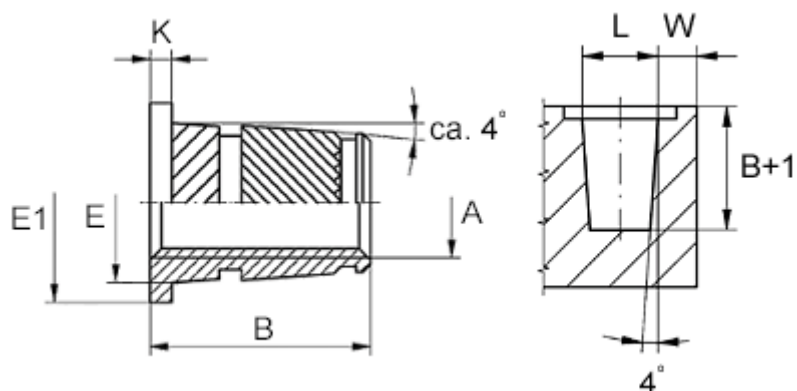

Article number: 12855100030800
Description: KLEE-coil 855 100 030.800
M3 Brass

Measures

Female thread A	= M3
Flange diameter E1	= 6.4
Flange height	= 0.6
Length B	= 6.1
Min distance to edge W	= 1.8
Outer diameter E	= 4.6
Recommended bore diameter W +0.1	= 4.4